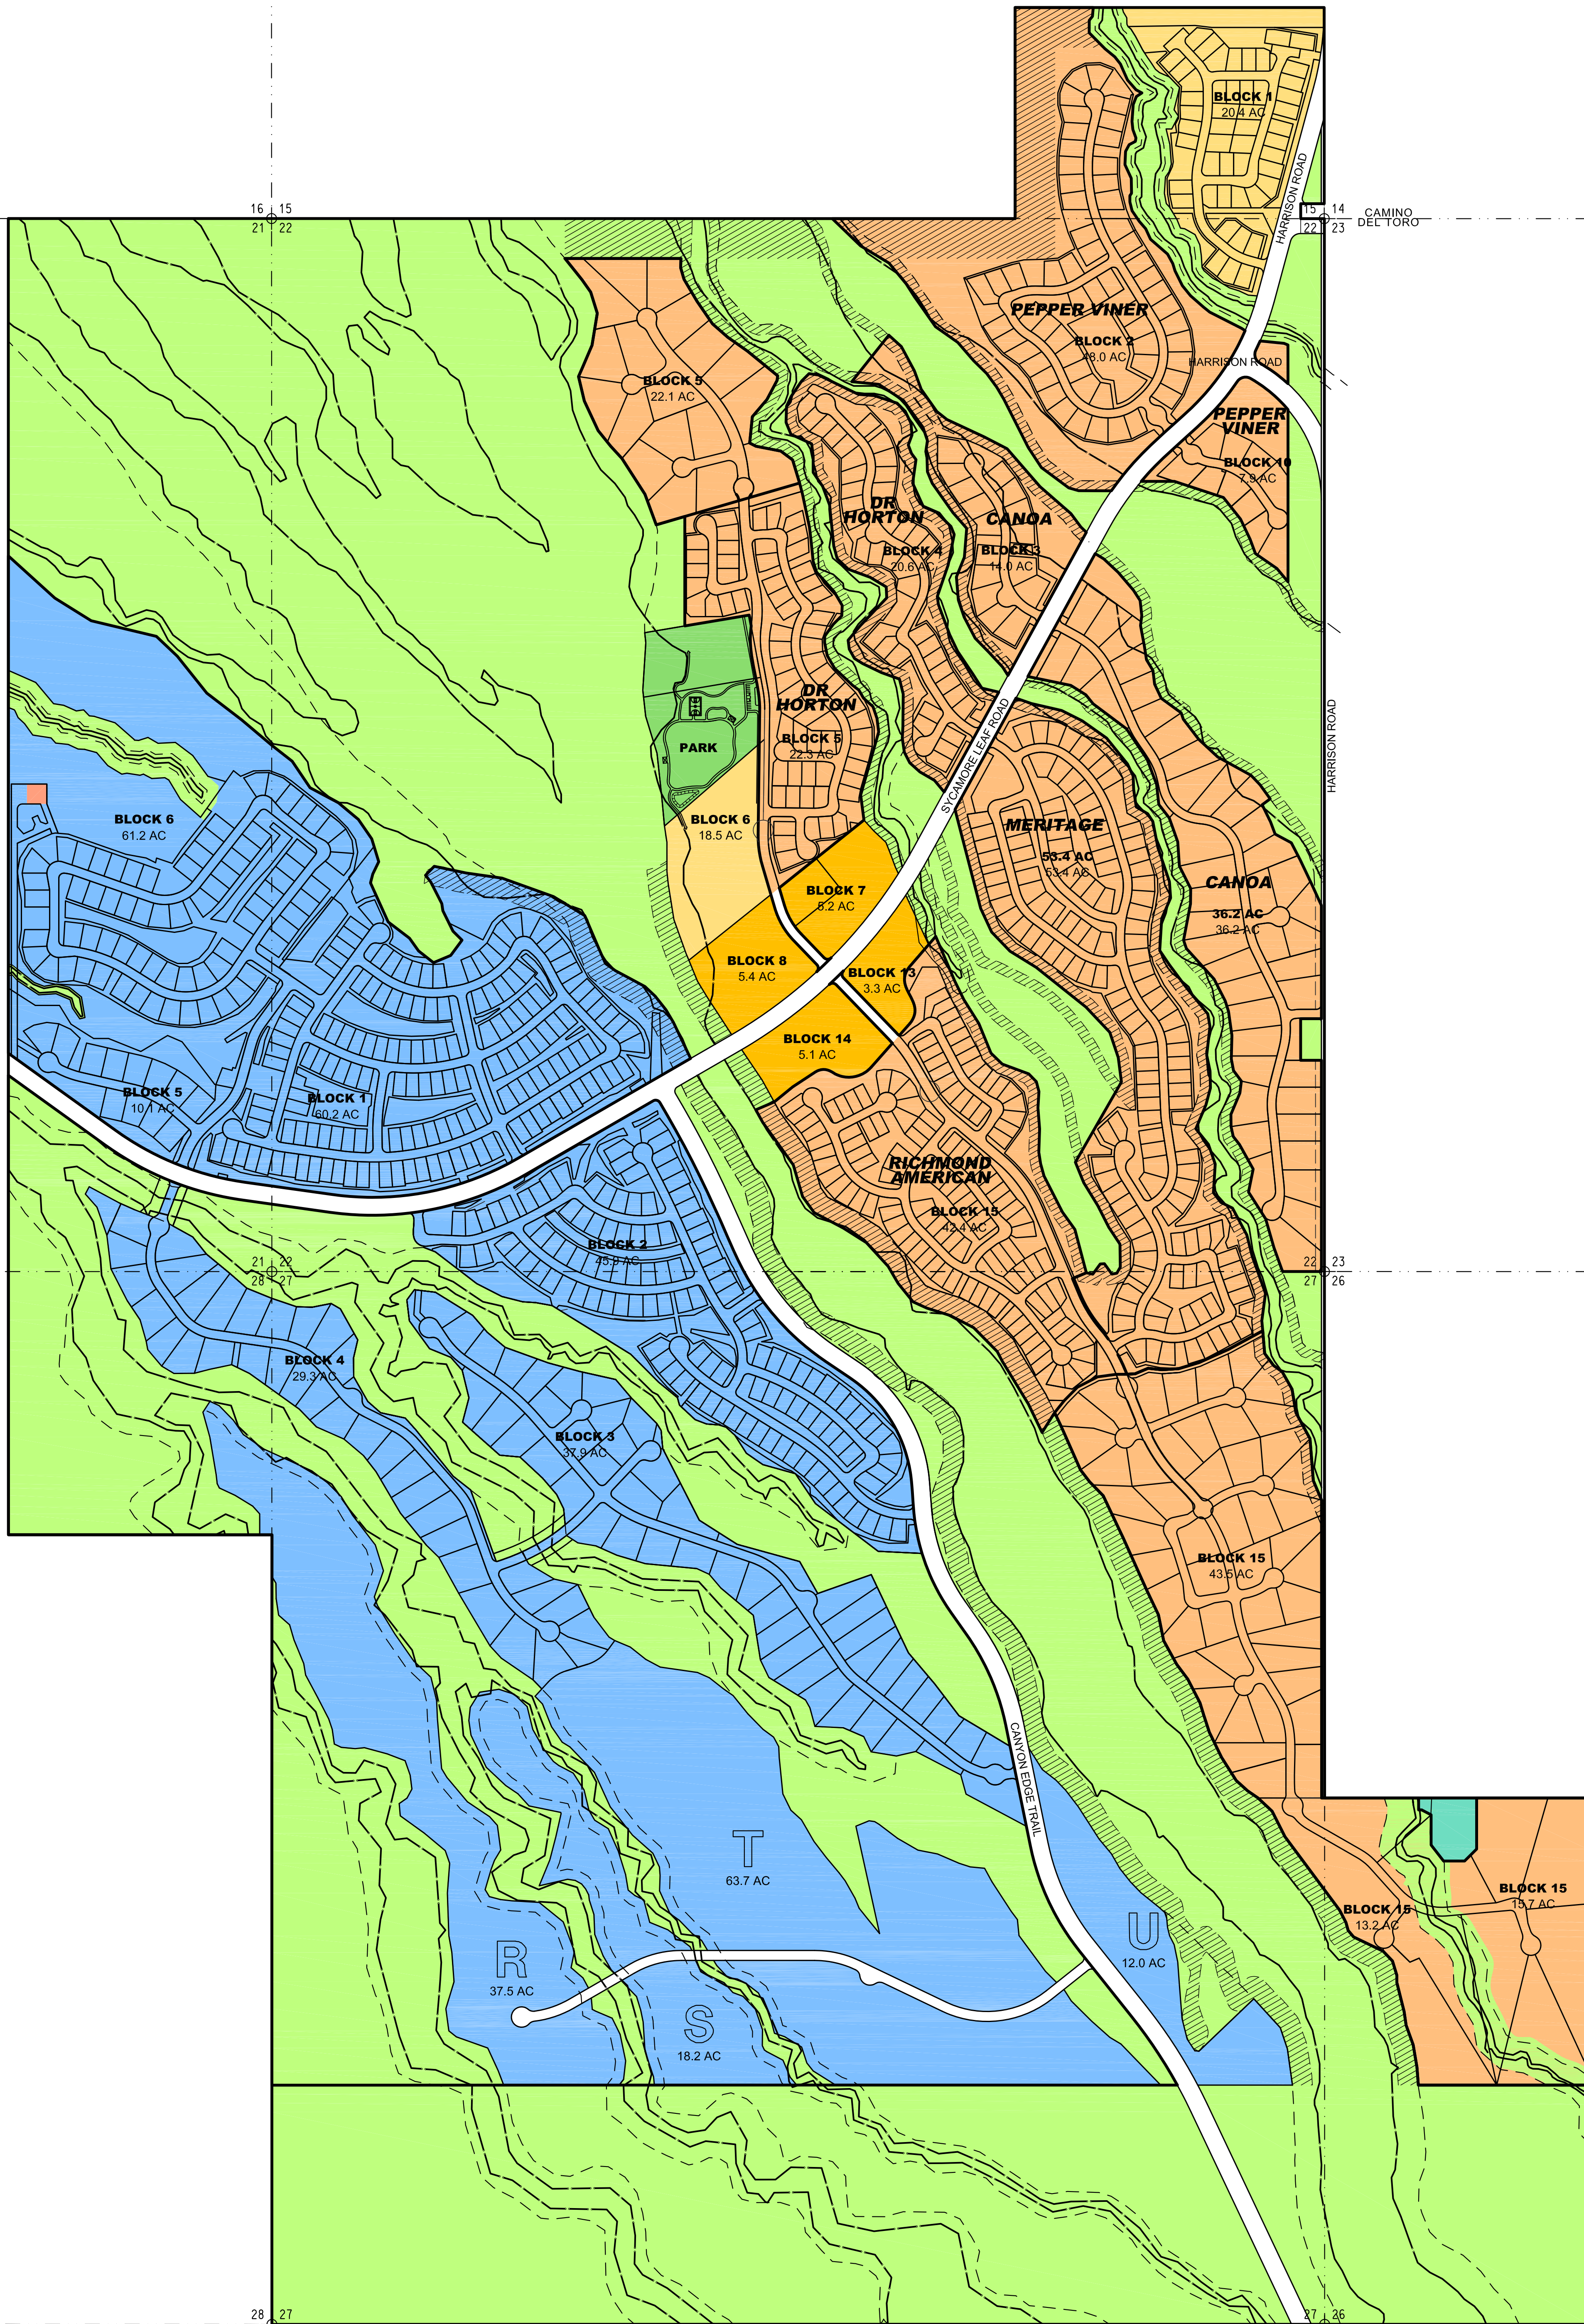

SYCAMORE CANYON

LEGEND

	PHASE II		PARK
	COMMERCIAL PARCELS		NATURAL OPEN SPACE
	IMPROVED PARCELS		WATER RESERVOIR
	FUTURE PARCELS		LIFT STATION